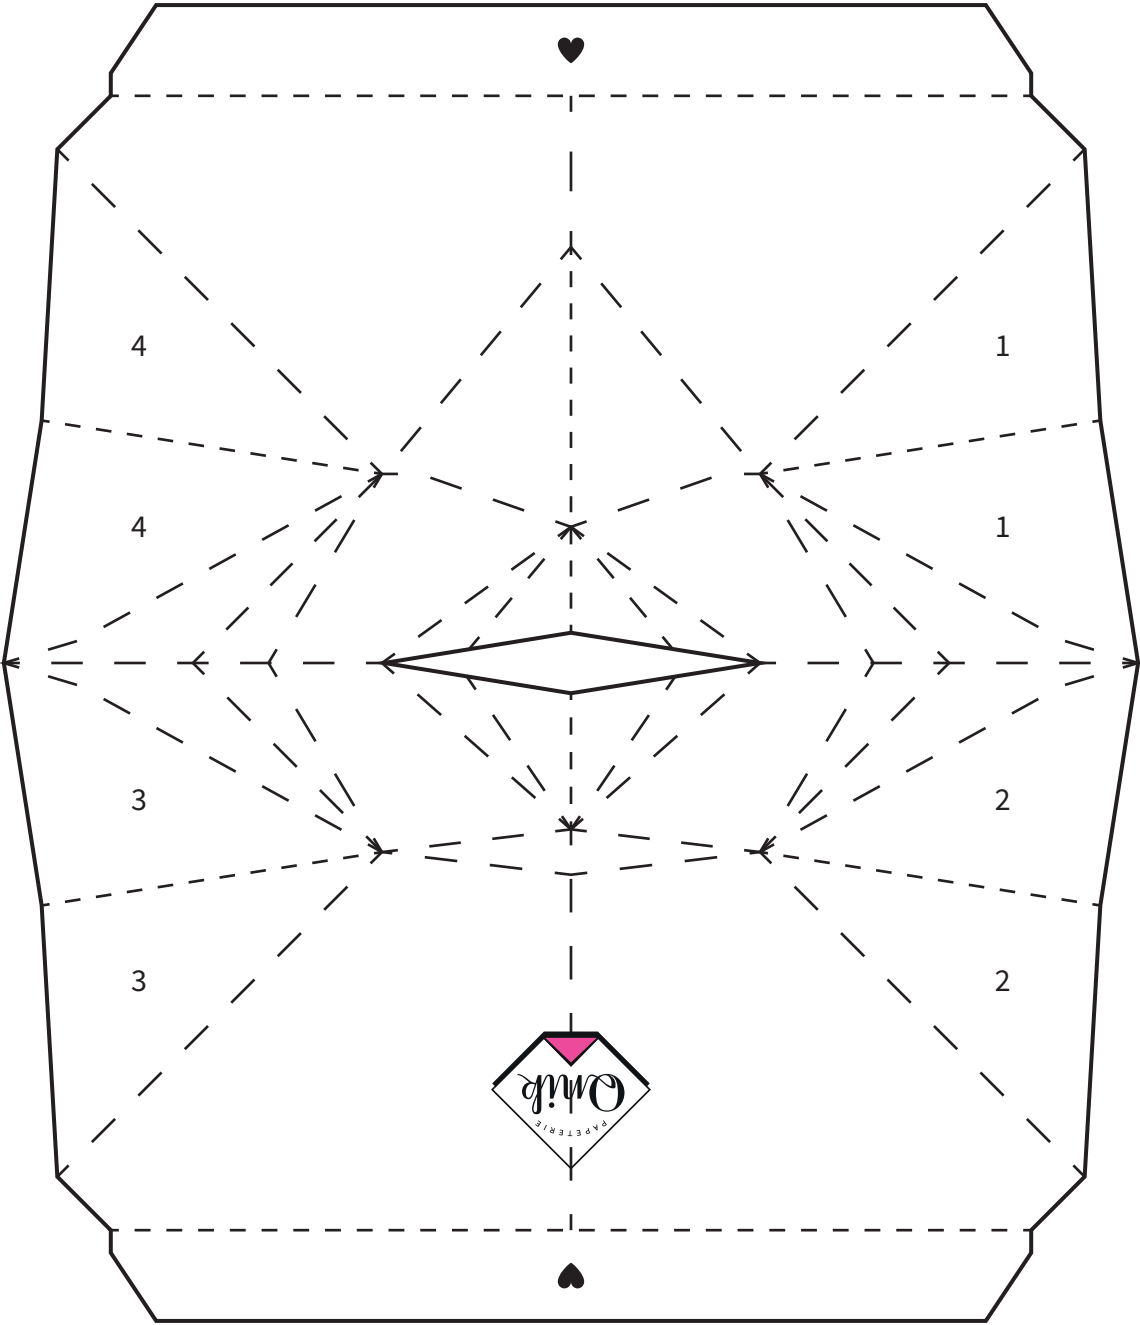

3D "KISS-LIPS" TEMPLATE

- Cut
- - - - - Fold Inside
- - - - - Fold Outside
- 1 + 1 Glue Outside

Designed by
 © QNIK PAPETERIE